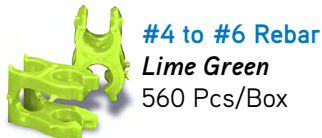

KODI KLIP™
By Dayton Superior

KWIK REFERENCE

KODI KLIP® K-KLIPS (Imperial)

#3 to #3 Rebar
Blue
2916 Pcs/Box

#4 to #5 Rebar
Orange
1008 Pcs/Box

#3 to #4 Rebar
Violet
1568 Pcs/Box

#4 to #6 Rebar
Lime Green
560 Pcs/Box

#3 to #5 Rebar
Purple
1008 Pcs/Box

#5 to #5 Rebar
White
1008 Pcs/Box

#3 to #6 Rebar
Beige
560 Pcs/Box

#5 to #6 Rebar
Light Blue
600 Pcs/Box

#4 to #4 Rebar
Red
1568 Pcs/Box

#6 to #6 Rebar
Yellow
600 Pcs/Box