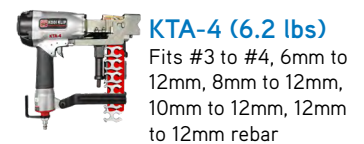

12mm to 20mm Rebar
Lime Green
560 Pcs/Box

KODI KLIP KORNER KLIPS

#4 Rebar
Red
200 Pcs/Box

#5 Rebar
White
100 Pcs/Box

KODI KLIP KLIPPER GUNS AND EXTENSION

KTA-3 (5.9 lbs)
Fits #3 to #3, 6mm to 10mm, 8mm to 10mm, 10mm to 10mm rebar