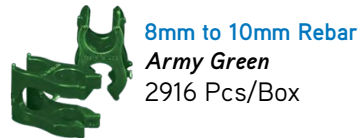

KODI KLIP™
By Dayton Superior

KWIK REFERENCE

KODI KLIP® K-KLIPS (Imperial)

#3 to #3 Rebar
Blue
2916 Pcs/Box

#4 to #5 Rebar
Orange
1008 Pcs/Box

#3 to #4 Rebar
Violet
1568 Pcs/Box

#4 to #6 Rebar
Lime Green
560 Pcs/Box

#3 to #5 Rebar
Purple
1008 Pcs/Box

#5 to #5 Rebar
White
1008 Pcs/Box

#3 to #6 Rebar
Beige
560 Pcs/Box

#5 to #6 Rebar
Light Blue
600 Pcs/Box

#4 to #4 Rebar
Red
1568 Pcs/Box

#6 to #6 Rebar
Yellow
600 Pcs/Box

KODI KLIP K-KLIPS (Metric)

6mm to 10mm Rebar
Purple
2916 Pcs/Box

10mm to 12mm Rebar
Brown
1568 Pcs/Box

6mm to 12mm Rebar
Lime Green
1568 Pcs/Box

10mm to 16mm Rebar
Tan
1008 Pcs/Box

8mm to 10mm Rebar
Army Green
2916 Pcs/Box

10mm to 20mm Rebar
Beige
560 Pcs/Box

8mm to 12mm Rebar
Orange
1568 Pcs/Box

12mm to 12mm Rebar
Red
1568 Pcs/Box

8mm to 16mm Rebar
Gray
960 Pcs/Box

12mm to 16mm Rebar
Violet
1008 Pcs/Box

10mm to 10mm Rebar
Blue
2916 Pcs/Box