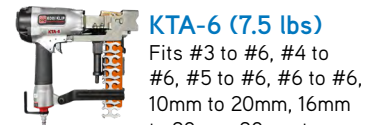

KTA-4 (6.2 lbs)
Fits #3 to #4, 6mm to 12mm, 8mm to 12mm, 10mm to 12mm, 12mm to 12mm rebar

KTA-6 (7.5 lbs)
Fits #3 to #6, #4 to #6, #5 to #6, #6 to #6, 10mm to 20mm, 16mm to 20mm, 20mm to 20mm rebar