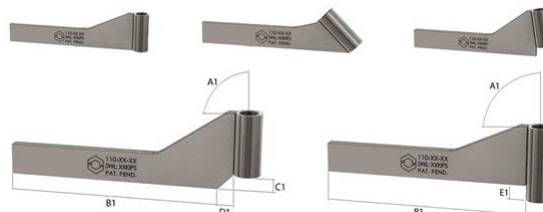

### DESCRIPTION

Dayton Superior offers various versions of plate saddle, pres-steel, adjustable, half, coil rod and century hangers. A full line of hanger hardware allows for maximum adjustability to meet the varied overhang forming requirements.

### BRIDGE FORM HANGERS

C13 Plate Saddle Series

C24 Pres-Steel Half Hanger Series

C28 Haunch Carrier

C41 Coil Rod Hanger

C25 Adjustable Half Hanger

C60 Pres-Steel Hanger Series

Century Hanger Series